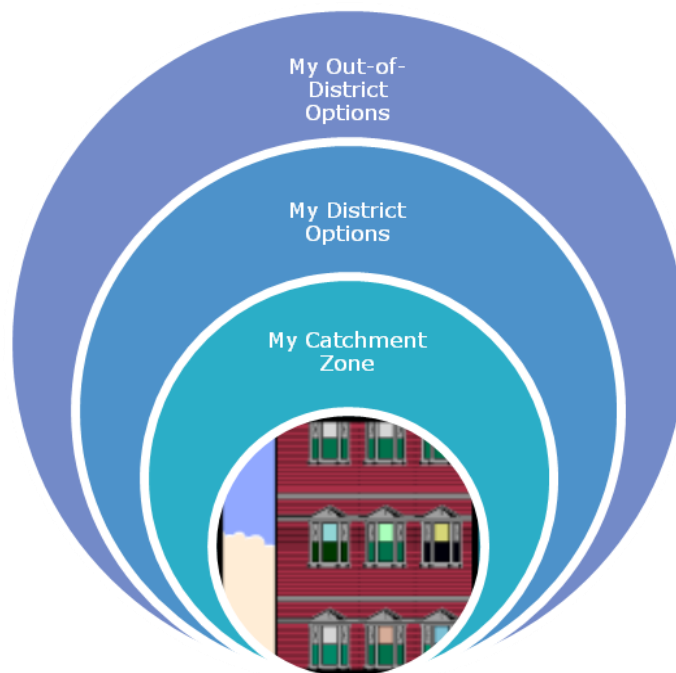

## UNDERSTANDING THE BIGGER PICTURE:

### NEW YORK CITY PUBLIC SCHOOL OPTIONS

- **Catchment Zone** refers to the school the Department of Education assigns to you based on your address. If your catchment zoned school contains both a General Education program and a Gifted and Talented program, this assignment refers only to the General Education program of the school.
- **Districts** are wider areas encompassing Catchment Zones and contain multiple schools within. Districts offer both General Education programs and Gifted & Talented programs (accessible only through testing), sometimes as dual programs within the same school. Additionally, some schools in a district might admit students into their programs through a lottery.
- **Out-of-District** options might include City-Wide Gifted & Talented programs, Charter Schools and unzoned schools whose admission process might be lottery-based, testing-based, or determined by each individual school.